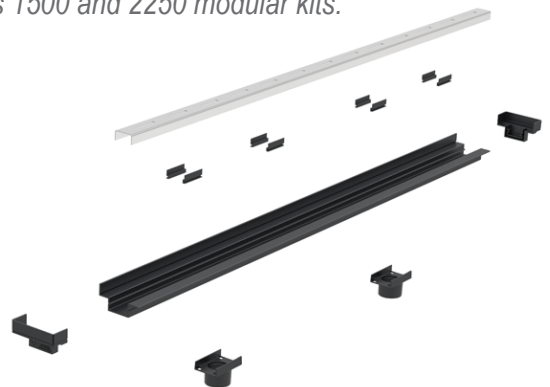

| strip | g|r|a|t|e | vl PARTS DESCRIPTION & PRODUCT CODE

 <p>750 mm chrome plated brass grate 503 - 000051</p>	 <p>750 mm satin 306 stainless steel grate 503 - 000052</p>	
 <p>1200 mm chrome plated brass grate 503 - 000058</p>	 <p>1200 mm satin 306 stainless steel grate 503 - 000059</p>	
 <p>750 mm collection channel 027 - 000022</p>  <p>1200 mm collection channel 027 - 000049</p>	 <p>end stop 027 - 000031</p>	
 <p>joiner 027 - 000028</p>	 <p>spigot 027 - 000027</p>	 <p>spacers 200 - 000023</p>

N.B.

VL kits available as 750, 900, 1200 mm continuous lengths also as 1500 and 2250 modular kits.
All parts are A.B.S. plastic unless described differently.

kit codes

AIW 017 750 mm chrome plated brass
AIW 029 900 mm chrome plated brass
AIW 026 1200 mm chrome plated brass
AIW 009 1500 mm chrome plated brass
AIW 011 2250 mm chrome plated brass

AIW 018 750 mm satin stainless steel
AIW 025 1200 mm satin stainless steel
AIW 012 1500 mm satin stainless steel
AIW 013 2250 mm satin stainless steel